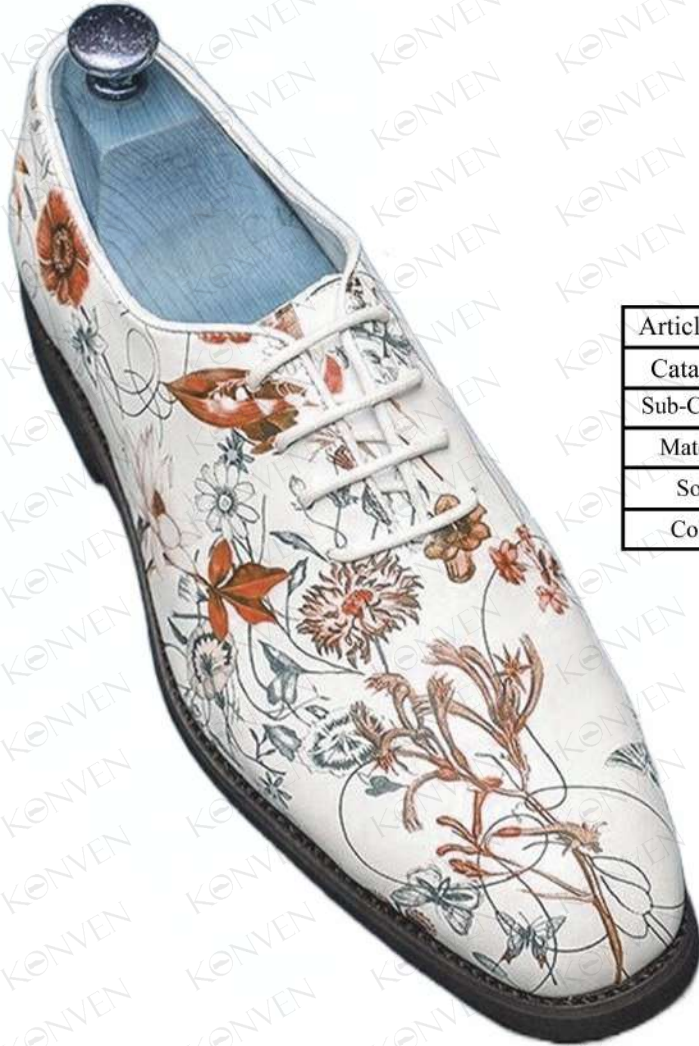

Article Code	01-0023-XX
Category	Lace Ups
Sub-Category	Wholecuts, Custom Print
Material	Leather
Sole	Leather
Colour	All Leather/Print Colours